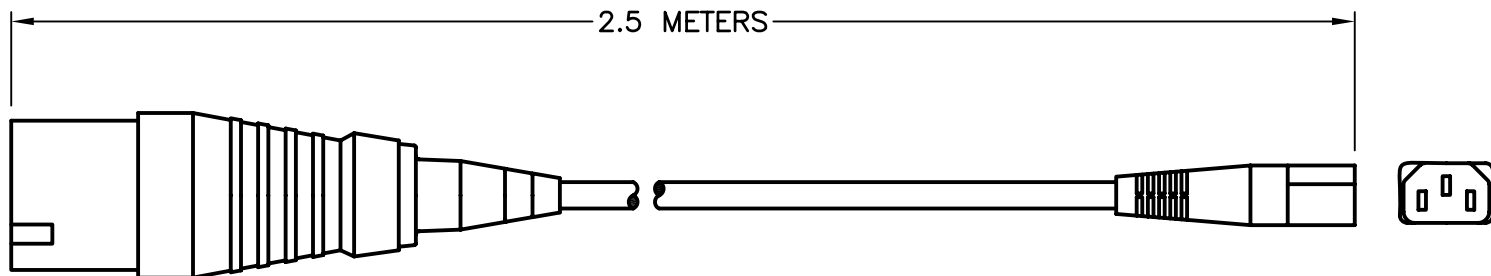

CAT. No.

39020

DETACHABLE CORD SET, IEC 60309 (4H) PLUG, IEC 60320 C-13 CONNECTOR, 2P+E, 15A-125V, 14/3 AWG, SJT, 105°C CONDUCTORS, 2.5 METERS LONG.

COMPONENT APPROVALS CSA ☒ UL ☒

STANDARDS IEC 60309 ☒ IEC 60320 ☒

CERTIFICATIONS ROHS ☒

SPECIFICATIONS:

1. OVERALL LENGTH: 2.5 METERS
2. CONDUCTORS: 14 AWG x 3
3. JACKET: SJT, 105°C, BLACK
4. PLUG: IEC 60309 4H, 20 AMP 125 VOLT (UL/CSA), 2 POLE + EARTH, YELLOW
5. CONNECTOR: IEC 60320 C-13, STRAIGHT, BLACK
6. RATED: 15 AMPERE 125 VOLT

IEC 60309, 4H

IEC 60320, C-13